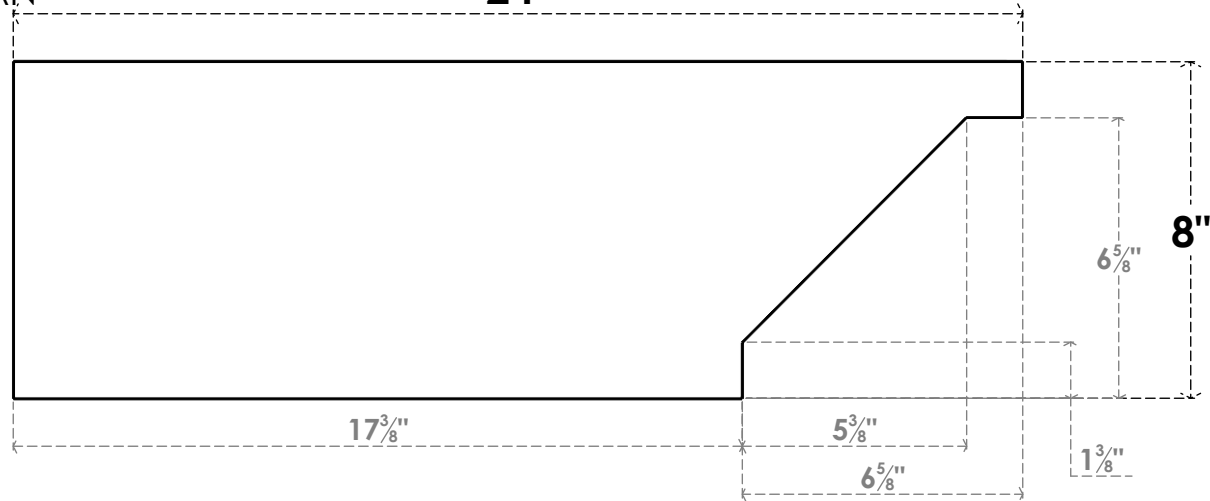

# ITEM NUMBER: RFTURO040X08000X24000X008BUR00RCPR

4"W X 8"H X 24"L TIMBERTHANE ROUGH CEDAR BURLINGTON FAUX WOOD OPEN RAFTER TAIL, 8"L END, PRIMED TAN

### SIDE PROFILE