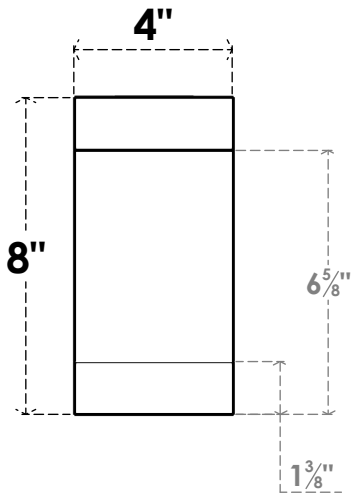

# ITEM NUMBER: RFTURO040X08000X24000X008BUR00RCPR

4"W X 8"H X 24"L TIMBERTHANE ROUGH CEDAR BURLINGTON FAUX WOOD OPEN RAFTER TAIL, 8"L END, PRIMED TAN

### SIDE PROFILE