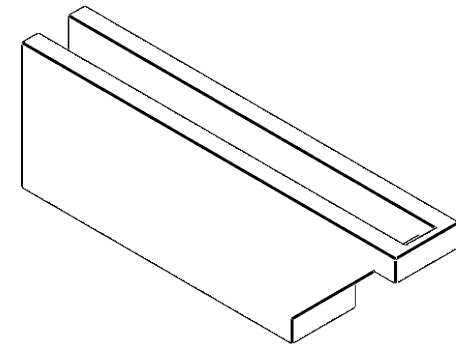

ISOMETRIC

GENERATED DATE : 03/02/2023

EKENA MILLWORK
2300 WEST MAIN ST.
CLARKSVILLE, TX 75426
TOLL FREE: 866-607-0453
WWW.EKENAMILLWORK.COM

NOTES

1. INSTALLATION TO BE COMPLETED IN ACCORDANCE WITH MANUFACTURER'S SPECIFICATIONS.
2. DRAWING MAY NOT BE TO SCALE
3. THIS DRAWING IS INTENDED FOR DESIGN AND PLANNING PURPOSES ONLY.
4. ALL INFORMATION CONTAINED HEREIN WAS CURRENT AT THE TIME OF DEVELOPMENT BUT MUST BE REVIEWED AND APPROVED BY THE PRODUCT MANUFACTURER TO BE CONSIDERED ACCURATE.
5. TIMBERTHANE ARCHITECTURAL PRODUCTS ARE MADE FROM HIGH DENSITY URETHANE AND COME FACTORY PRIMED